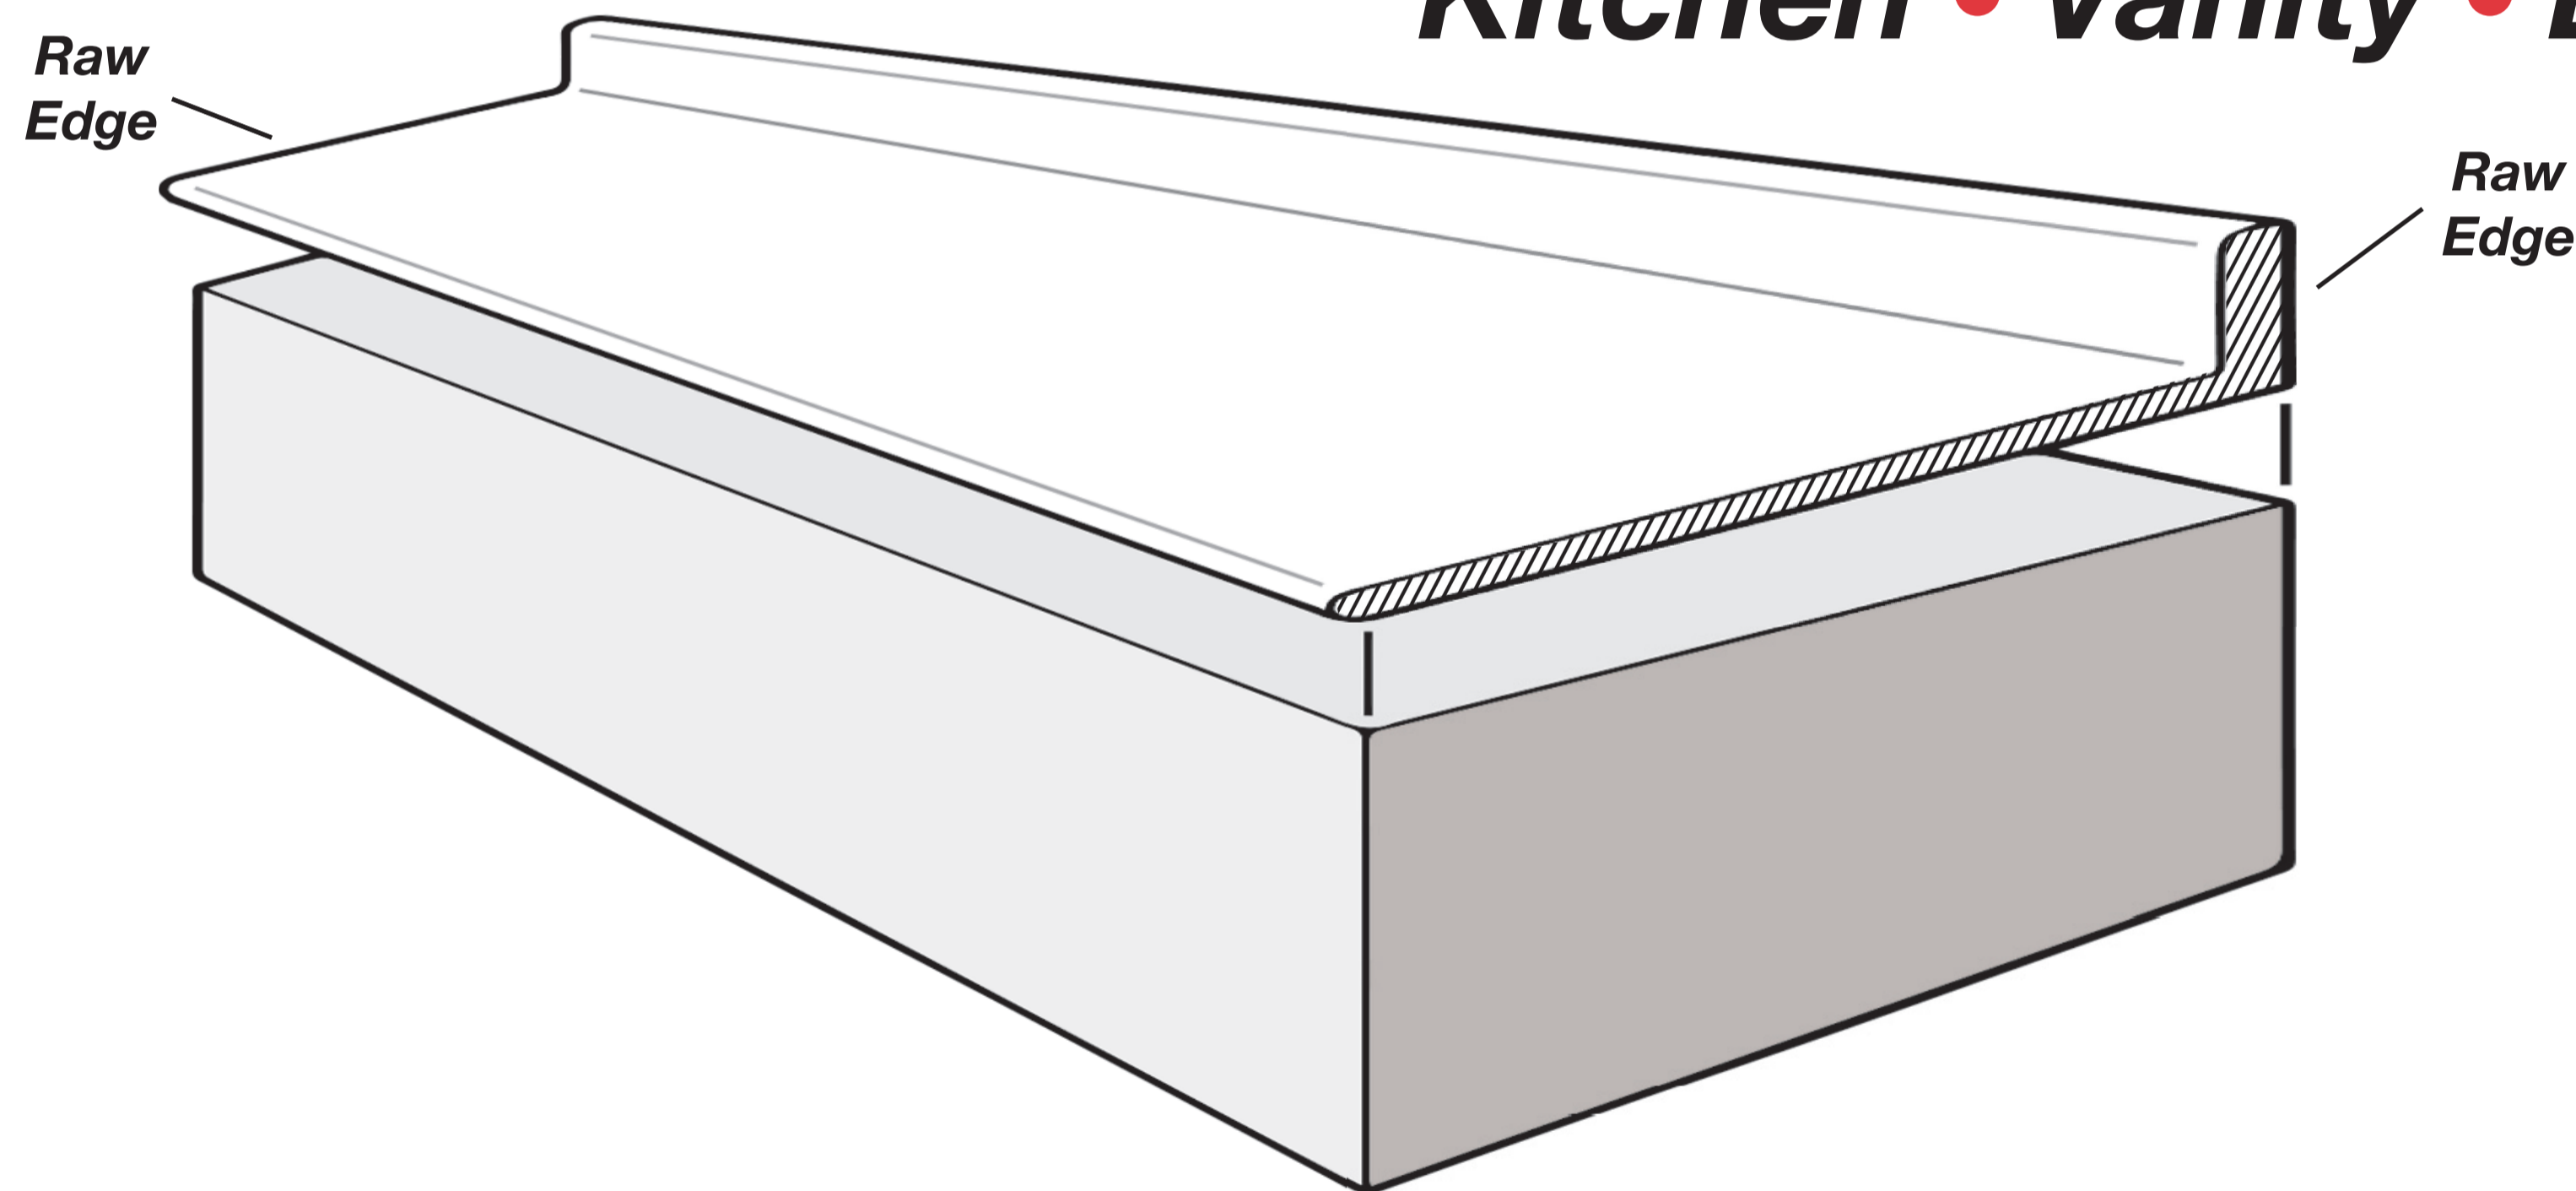

BLANKS

PROGRAM
ITEMIZED PRICING

2-3 DAY LEAD TIME

Kitchen • Vanity • Bar / Island

- 8' 10', 12' Sizes Available
- Cut-to-Size
- Miter Cuts with Bolts
- Loose Full Caps
- Loose End / Side Splashes

Many Colors to Choose From.