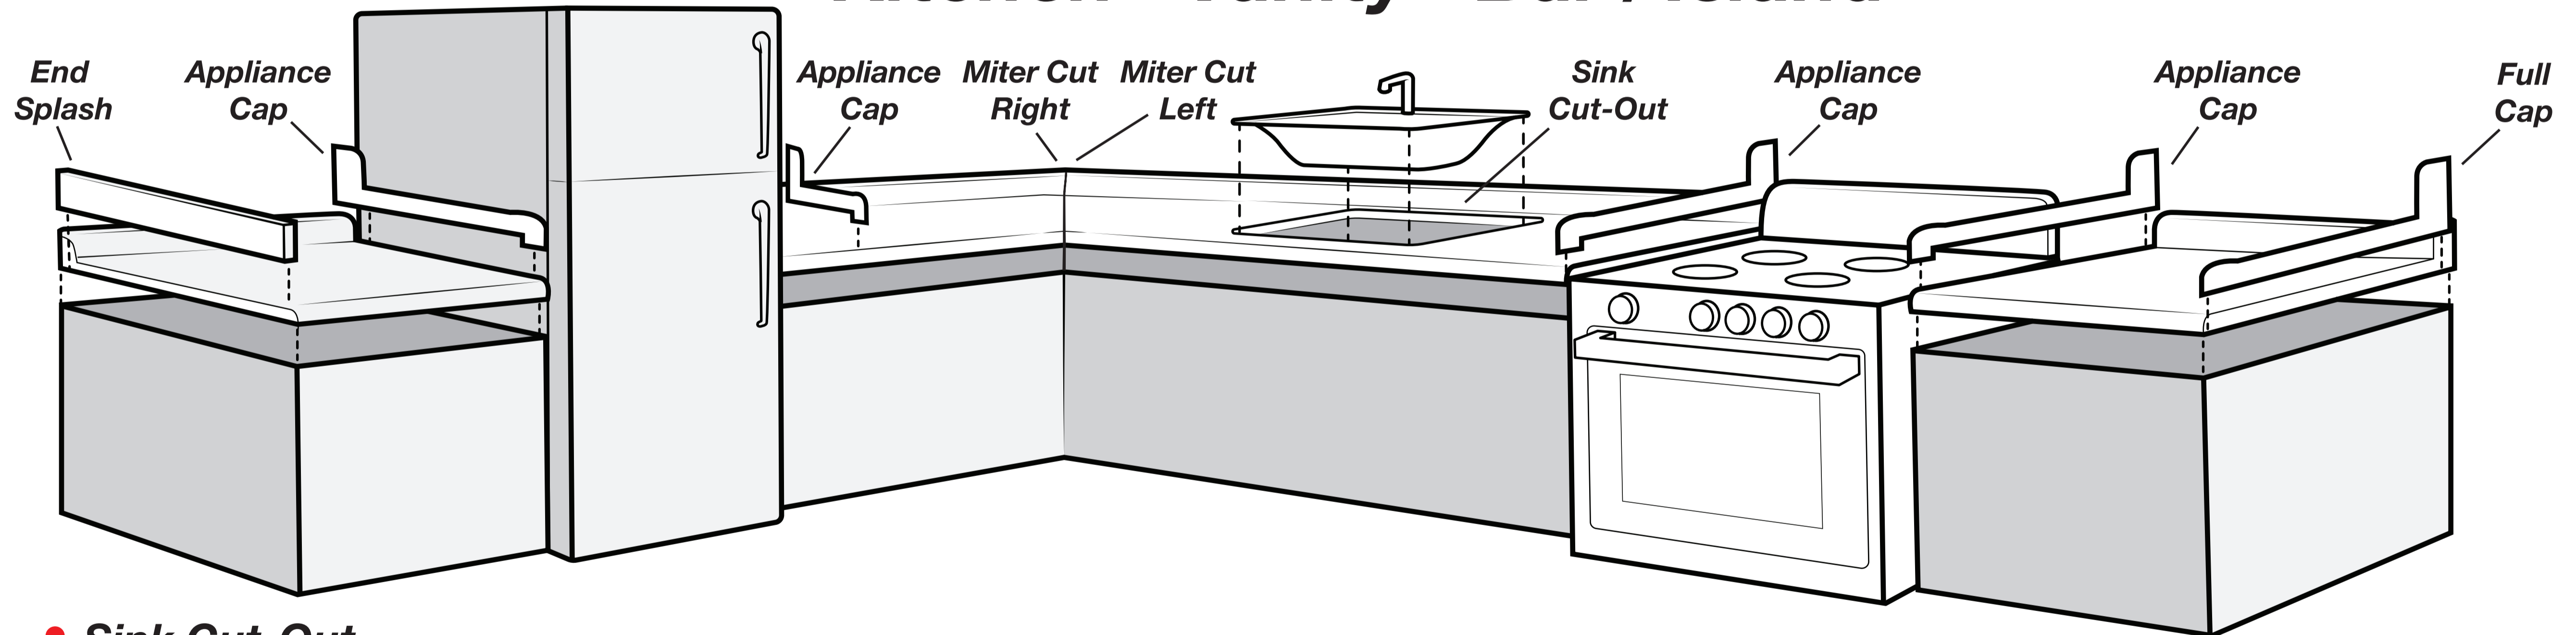

READY-TO-INSTALL

CUT AND FINISH PROGRAM

ONE PRICE PER LINEAR FOOT

2-3 DAY LEAD TIME

Kitchen • Vanity • Bar / Island

- Sink Cut-Out
- Cut to Size
- Miter Cuts with Bolts
- Attached Full Caps
- Attached Appliance Caps
- End/Side Splashes (Loose or Attached)