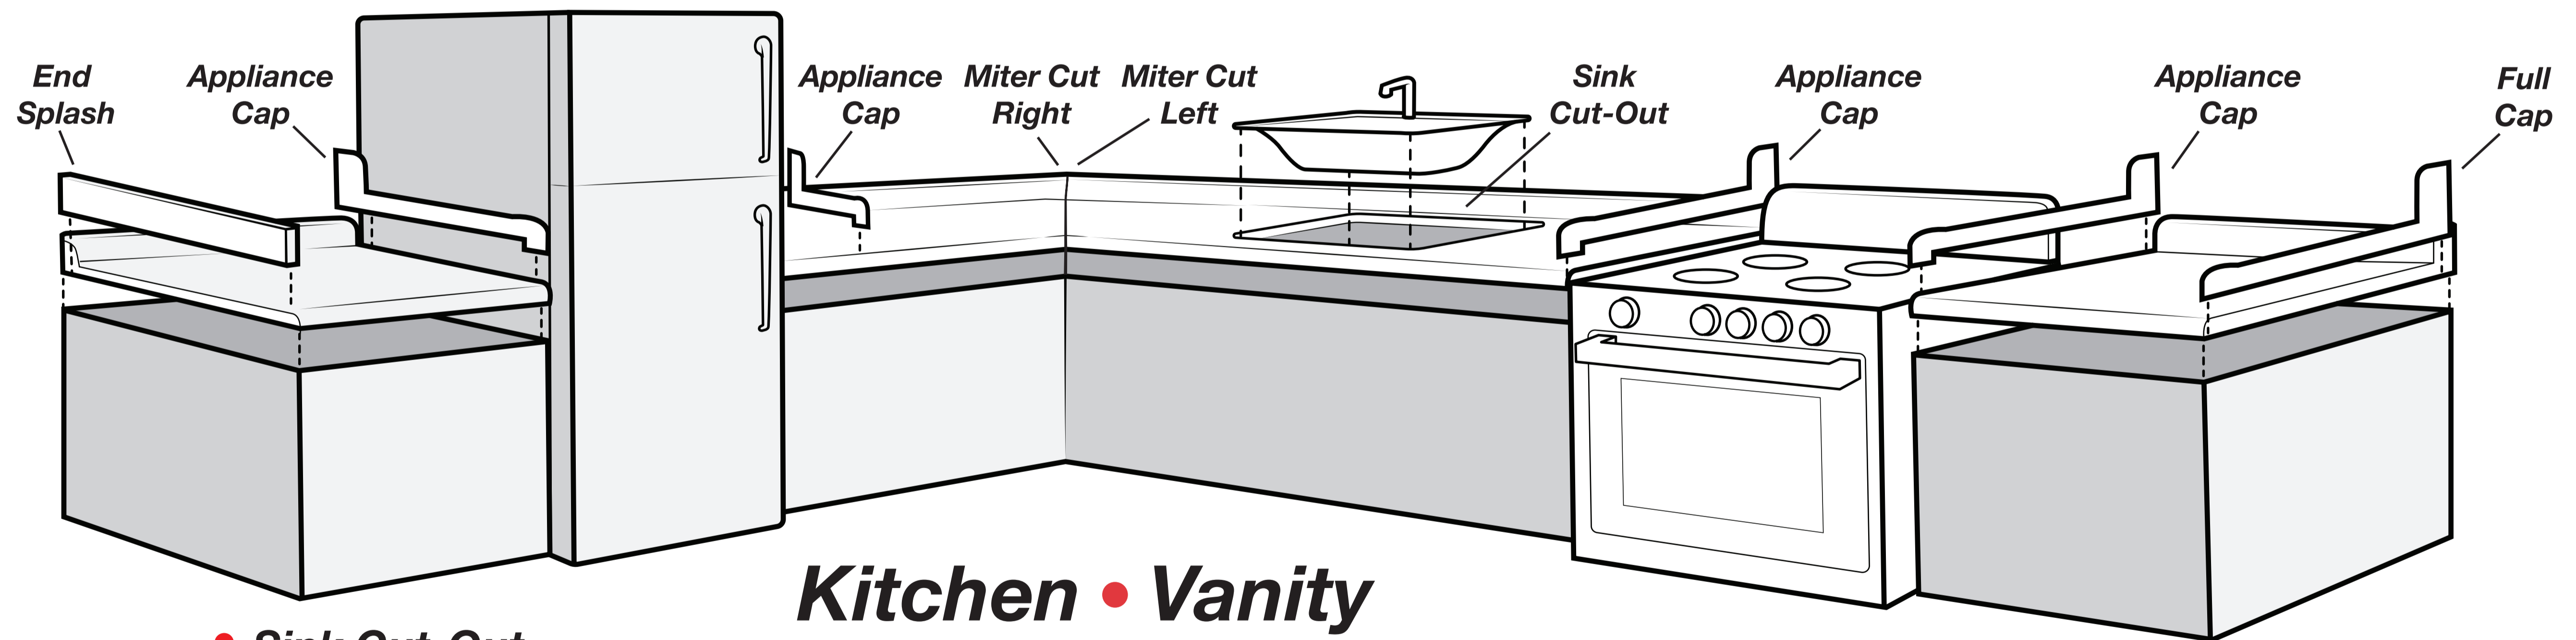

READY-TO-INSTALL

CUT AND FINISH PROGRAM

ONE PRICE PER LINEAR FOOT

2-DAY LEAD TIME – Will Call
3-DAY LEAD TIME – Delivery

Kitchen • Vanity

- Sink Cut-Out
- Cut to Size
- Miter Cuts with Bolts
- Attached Full Caps
- Attached Appliance Caps
- End/Side Splashes (Loose or Attached)

LAGUNA

15 Stock Colors to Choose From.

*Inquire about Additional Profiles and
Hundreds of Non-Stock Colors Available.*