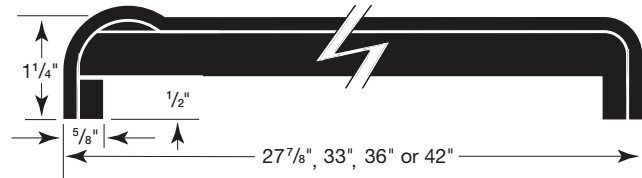

Double Roll Bar Top: No-drip front bar top with waterfall rolled back.

Single Roll Bar Top: No-drip front bar top with square back.

Sizes: Lengths 4', 5', 6', 8', 10', 12'
Depths

Vanity: 22 1/2"

Kitchen: 25 1/2"

Double Roll Bar: 27 7/8", 33", 36", 42"

Single Roll Bar: 28", 34", 42", 46"

N-SR
(Single Roll Bar)

N-DR
(Double Roll Bar)

***Note: Non-standard Specifications, Factory Specials & Premium Color Finishes require 8' minimum billing and additional upcharges will apply.**

Sizes: Lengths 4', 5', 6', 8', 10', 12'
Depths

Vanity: 22 1/2"

Kitchen: 25 1/2"

Double Roll Bar: 12", 15", 18", 27 7/8", 33", 36", 42"

Single Roll Bar: 28", 34", 42", 46"

L-SR
(Single Roll Bar)

L-DR
(Double Roll Bar)

Sizes: Lengths 4', 5', 6', 8', 10', 12'
 Depths

Vanity: 22 1/2"

Kitchen: 25 1/2"

Double Sided Bar: 12", 15", 18", 27 7/8", 33", 36", 42"

Single Sided Bar: 28", 34", 42", 46"

V-SR
(Single Sided Bar)

V-DR
(Double Sided Bar)