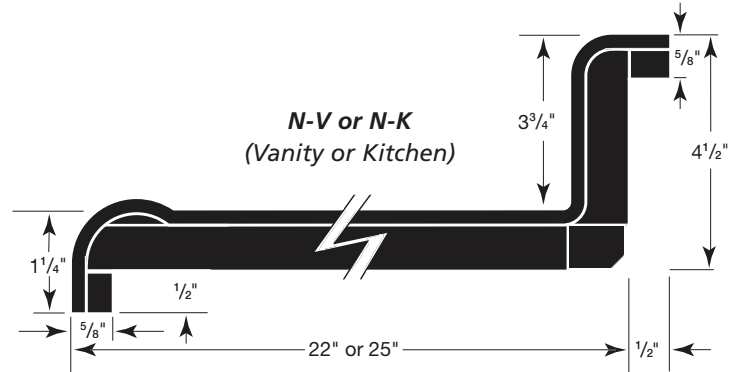

Double Roll Bar Top: No-drip front bar top with waterfall rolled back.

Single Roll Bar Top: No-drip front bar top with square back.

Sizes: Lengths 4', 5', 6', 8', 10', 12'
Depths

Vanity: 22 1/2"

Kitchen: 25 1/2"

Double Roll Bar: 27 7/8", 33", 36", 42"

Single Roll Bar: 28", 34", 42", 46"

N-SR
(Single Roll Bar)

N-DR
(Double Roll Bar)

***Note: Non-standard Specifications, Factory Specials & Premium Color Finishes require 8' minimum billing and additional upcharges will apply.**

Sizes: Lengths 4', 5', 6', 8', 10', 12'
Depths

Vanity: 22 1/2"

Kitchen: 25 1/2"

Double Roll Bar: 12", 15", 18", 27 7/8", 33", 36", 42"

Single Roll Bar: 28", 34", 42", 46"

L-SR
(Single Roll Bar)

L-DR
(Double Roll Bar)

Sizes: Lengths 4', 5', 6', 8', 10', 12'
 Depths

Vanity: 22 1/2"

Kitchen: 25 1/2"

Double Sided Bar: 12", 15", 18", 27 7/8", 33", 36", 42"

Single Sided Bar: 28", 34", 42", 46"

V-SR
(Single Sided Bar)

V-DR
(Double Sided Bar)