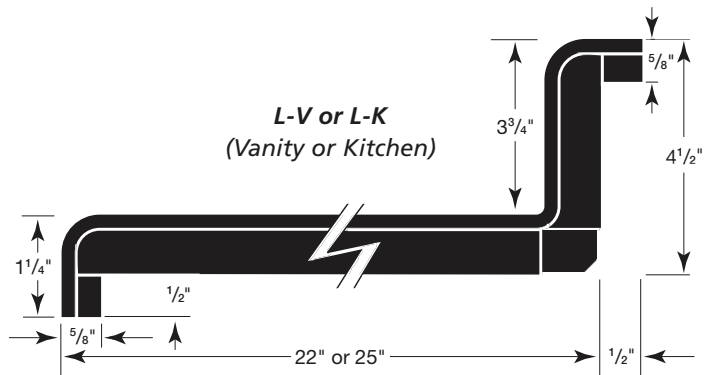

Double Roll Bar: 27 7/8", 33", 36", 42"

Single Roll Bar: 28", 34", 42", 46"

N-SR
(Single Roll Bar)

N-DR
(Double Roll Bar)

***Note: Non-standard Specifications, Factory Specials & Premium Color Finishes require 8' minimum billing and additional upcharges will apply.**

LAGUNA

Style: Vanity/Kitchen: Waterfall front, covered with rolled backsplash including 1/2" scribe.

Double Roll Bar Top: Waterfall front and back.

Single Roll Bar Top: Waterfall roll front bar top with square back.

Sizes: Lengths 4', 5', 6', 8', 10', 12'
Depths

Vanity: 22 1/2"

Kitchen: 25 1/2"

Double Roll Bar: 12", 15", 18", 27 7/8", 33", 36", 42"

Single Roll Bar: 28", 34", 42", 46"

L-SR
(Single Roll Bar)

L-DR
(Double Roll Bar)

Sizes: Lengths 4', 5', 6', 8', 10', 12'
 Depths

Vanity: 22 1/2"

Kitchen: 25 1/2"

Double Sided Bar: 12", 15", 18", 27 7/8", 33", 36", 42"

Single Sided Bar: 28", 34", 42", 46"

V-SR
(Single Sided Bar)

V-DR
(Double Sided Bar)