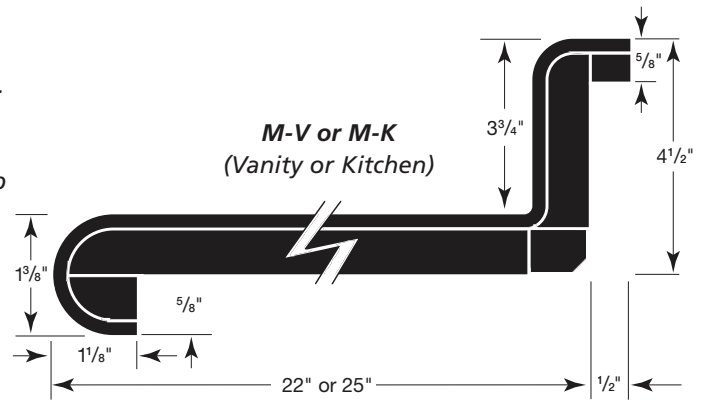

Sizes: Lengths 4', 5', 6', 8', 10', 12'
Depths

Vanity: 22 1/2"

Kitchen: 25 1/2"

Double Roll Bar: 12", 15", 18", 27 7/8", 33", 36", 42"

Single Roll Bar: 28", 34", 42", 46"

L-SR
(Single Roll Bar)

L-DR
(Double Roll Bar)

Double Roll Bar Top: 180° formed underwrap front and back.

Single Roll Bar Top: 180° formed underwrap front bar top with square back.

Sizes: Lengths 4', 5', 6', 8', 10', 12'
 Depths

Vanity: 22 1/2"

Kitchen: 25 1/2"

Double Roll Bar: 15", 18", 28", 32", 36", 42"

Single Roll Bar: 28", 34", 42", 46"

M-SR
(Single Roll Bar)

M-DR
(Double Roll Bar)

***Note: Non-standard Specifications, Factory Specials & Premium Color Finishes require 8' minimum billing and additional upcharges will apply.**

Sizes: Lengths 4', 5', 6', 8', 10', 12'
 Depths

Vanity: 22 1/2"

Kitchen: 25 1/2"

Double Sided Bar: 12", 15", 18", 27 7/8", 33", 36", 42"

Single Sided Bar: 28", 34", 42", 46"

V-SR
(Single Sided Bar)

V-DR
(Double Sided Bar)