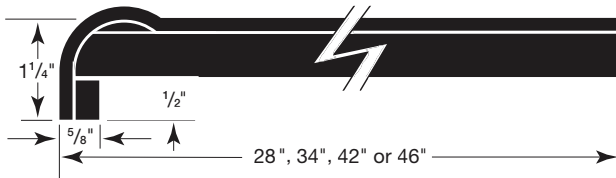

Double Roll Bar Top: No-drip front bar top with waterfall rolled back.

Single Roll Bar Top: No-drip front bar top with square back.

Sizes: Lengths 4', 5', 6', 8', 10', 12'
Depths

Vanity: 22 1/2"

Kitchen: 25 1/2"

Double Roll Bar: 27 7/8", 33", 36", 42"

Single Roll Bar: 28", 34", 42", 46"

N-SR
(Single Roll Bar)

N-DR
(Double Roll Bar)

***Note: Non-standard Specifications, Factory Specials & Premium Color Finishes require 8' minimum billing and additional upcharges will apply.**

Sizes: Lengths 4', 5', 6', 8', 10', 12'
Depths

Vanity: 22 1/2"

Kitchen: 25 1/2"

Double Roll Bar: 12", 15", 18", 27 7/8", 33", 36", 42"

Single Roll Bar: 28", 34", 42", 46"

L-SR
(Single Roll Bar)

L-DR
(Double Roll Bar)

Sizes: Lengths 4', 5', 6', 8', 10', 12'
 Depths

Vanity: 22 1/2"

Kitchen: 25 1/2"

Double Sided Bar: 12", 15", 18", 27 7/8", 33", 36", 42"

Single Sided Bar: 28", 34", 42", 46"

V-SR
(Single Sided Bar)

V-DR
(Double Sided Bar)