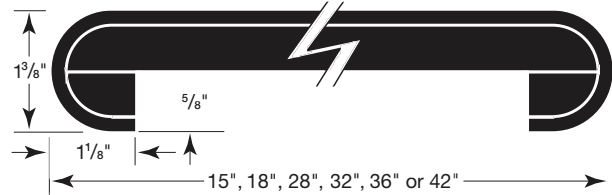

Sizes: Lengths 4', 5', 6', 8', 10', 12'
Depths

Vanity: 22 1/2"

Kitchen: 25 1/2"

Double Roll Bar: 12", 15", 18", 27 7/8", 33", 36", 42"

Single Roll Bar: 28", 34", 42", 46"

L-SR
(Single Roll Bar)

L-DR
(Double Roll Bar)

Double Roll Bar: 15", 18", 28", 32", 36", 42"

Single Roll Bar: 28", 34", 42", 46"

M-SR
(Single Roll Bar)

M-DR
(Double Roll Bar)

***Note: Non-standard Specifications, Factory Specials & Premium Color Finishes require 8' minimum billing and additional upcharges will apply.**

VENICE

Style: Vanity/Kitchen: Self-edge with build down front, coved with self-edge backsplash including 1/2" scribe.

Double Sided Bar Top: Double self-edge bar top with build down front and back.

Single Sided Bar Top: Self-edge bar top with build down front and square back.

Sizes: Lengths 4', 5', 6', 8', 10', 12'
 Depths

Vanity: 22 1/2"

Kitchen: 25 1/2"

Double Sided Bar: 12", 15", 18", 27 7/8", 33", 36", 42"

Single Sided Bar: 28", 34", 42", 46"

V-SR
(Single Sided Bar)

V-DR
(Double Sided Bar)