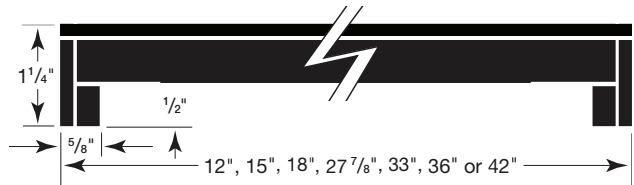

Double Roll Bar Top: No-drip front bar top with waterfall rolled back.

Single Roll Bar Top: No-drip front bar top with square back.

Sizes: Lengths 4', 5', 6', 8', 10', 12'
Depths

Vanity: 22 1/2"

Kitchen: 25 1/2"

Sizes: Lengths 4', 5', 6', 8', 10', 12'
Depths

Vanity: 22 1/2"

Kitchen: 25 1/2"

Double Roll Bar: 12", 15", 18", 27 7/8", 33", 36", 42"

Single Roll Bar: 28", 34", 42", 46"

L-SR
(Single Roll Bar)

L-DR
(Double Roll Bar)

Double Roll Bar: 15", 18", 28", 32", 36", 42"

Single Roll Bar: 28", 34", 42", 46"

M-SR
(Single Roll Bar)

M-DR
(Double Roll Bar)

***Note: Non-standard Specifications, Factory Specials & Premium Color Finishes require 8' minimum billing and additional upcharges will apply.**

Sizes: Lengths 4', 5', 6', 8', 10', 12'
 Depths

Vanity: 22 1/2"

Kitchen: 25 1/2"

Double Sided Bar: 12", 15", 18", 27 7/8", 33", 36", 42"

Single Sided Bar: 28", 34", 42", 46"

V-SR
(Single Sided Bar)

V-DR
(Double Sided Bar)