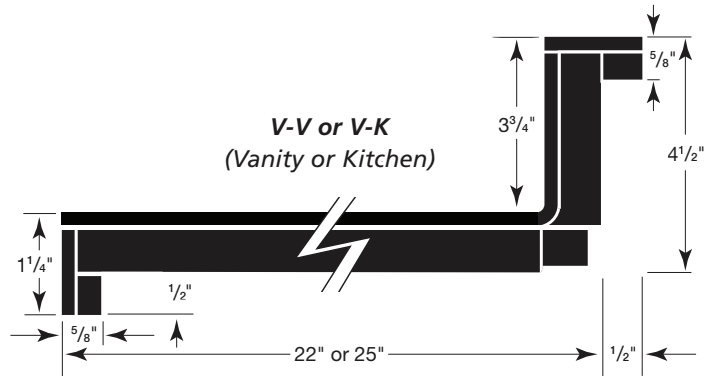

Sizes: Lengths 4', 5', 6', 8', 10', 12'
Depths

Vanity: 22 1/2"

Kitchen: 25 1/2"

Double Roll Bar: 12", 15", 18", 27 7/8", 33", 36", 42"

Single Roll Bar: 28", 34", 42", 46"

L-SR
(Single Roll Bar)

L-DR
(Double Roll Bar)

Double Roll Bar: 15", 18", 28", 32", 36", 42"

Single Roll Bar: 28", 34", 42", 46"

M-SR
(Single Roll Bar)

M-DR
(Double Roll Bar)

***Note: Non-standard Specifications, Factory Specials & Premium Color Finishes require 8' minimum billing and additional upcharges will apply.**

VENICE

Style: Vanity/Kitchen: Self-edge with build down front, coved with self-edge backsplash including 1/2" scribe.

Double Sided Bar Top: Double self-edge bar top with build down front and back.

Single Sided Bar Top: Self-edge bar top with build down front and square back.

Sizes: Lengths 4', 5', 6', 8', 10', 12'
 Depths

Vanity: 22 1/2"

Kitchen: 25 1/2"

Double Sided Bar: 12", 15", 18", 27 7/8", 33", 36", 42"

Single Sided Bar: 28", 34", 42", 46"

V-SR
(Single Sided Bar)

V-DR
(Double Sided Bar)