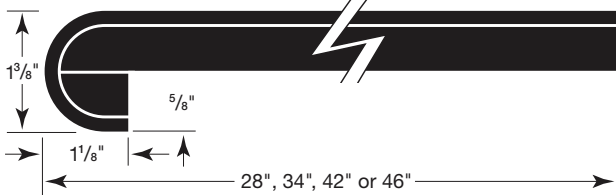

Double Roll Bar Top: No-drip front bar top with waterfall rolled back.

Single Roll Bar Top: No-drip front bar top with square back.

Sizes: Lengths 4', 5', 6', 8', 10', 12'
Depths

Vanity: 22 1/2"

Kitchen: 25 1/2"

Sizes: Lengths 4', 5', 6', 8', 10', 12'
Depths

Vanity: 22 1/2"

Kitchen: 25 1/2"

Double Roll Bar: 12", 15", 18", 27 7/8", 33", 36", 42"

Single Roll Bar: 28", 34", 42", 46"

L-SR
(Single Roll Bar)

L-DR
(Double Roll Bar)

Double Roll Bar Top: 180° formed underwrap front and back.

Single Roll Bar Top: 180° formed underwrap front bar top with square back.

Sizes: Lengths 4', 5', 6', 8', 10', 12'
 Depths

Vanity: 22 1/2"

Kitchen: 25 1/2"

Double Roll Bar: 15", 18", 28", 32", 36", 42"

Single Roll Bar: 28", 34", 42", 46"

M-SR
(Single Roll Bar)

M-DR
(Double Roll Bar)

***Note: Non-standard Specifications, Factory Specials & Premium Color Finishes require 8' minimum billing and additional upcharges will apply.**