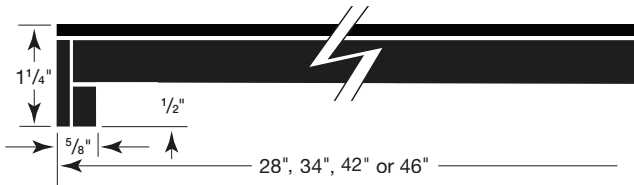

Sizes: Lengths 4', 5', 6', 8', 10', 12'
 Depths

Vanity: 22 1/2"

Kitchen: 25 1/2"

Double Sided Bar: 12", 15", 18", 27 7/8", 33", 36", 42"

Single Sided Bar: 28", 34", 42", 46"

V-SR
(Single Sided Bar)

V-DR
(Double Sided Bar)